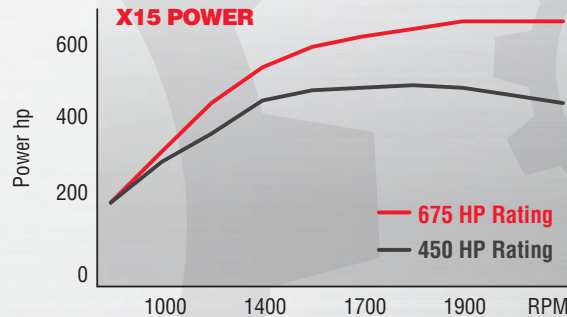

MEANS

More Uptime

AND

Less TCO

X15™

PERFORMANCE SERIES

- Power density increases
- Ratings ranging from 675 hp to 450 hp
- 15% more power than previous model
- Exceptional reliability maintained with performance increases

- Increased capability supports engine downsizing
- Torque curve increases below rated speed support machine productivity improvements
- 60% higher peak torque than previous model
- Performance Series ratings optimized by application