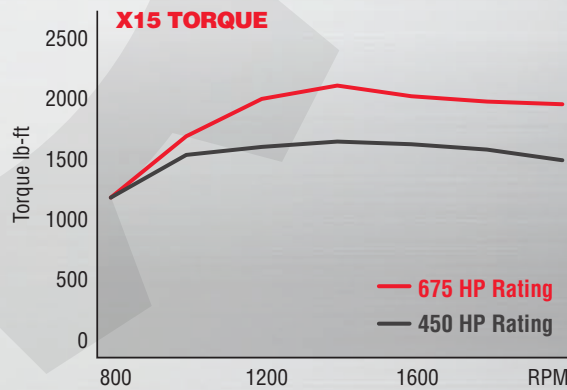

MEANS

More Uptime

AND

Less TCO

X15™

PERFORMANCE SERIES

- Power density increases
- Ratings ranging from 675 hp to 450 hp
- 15% more power than previous model
- Exceptional reliability maintained with performance increases

- Increased capability supports engine downsizing
- Torque curve increases below rated speed support machine productivity improvements
- 60% higher peak torque than previous model
- Performance Series ratings optimized by application

Engine Model	Power HP (kW)	Peak Torque lb-ft (N·m) @ rpm
X15 Power Ratings		
X15 675	675 (503)	2050 (2779) @ 1400
X15 650	650 (485)	2050 (2779) @ 1400
X15 630	630 (470)	2050 (2779) @ 1400
X15 625	625 (466)	2050 (2779) @ 1400
X15 600	600 (447)	2050 (2779) @ 1400
X15 575	575 (429)	1950 (2645) @ 1400
X15 550	550 (410)	1750 (2373) @ 1400
X15 535	535 (399)	1950 (2645) @ 1400
X15 525	525 (391)	1750 (2373) @ 1400
X15 500	500 (373)	1600 (2169) @ 1400
X15 472	472 (352)	1700 (2305) @ 1400
X15 450	450 (336)	1700 (2305) @ 1400